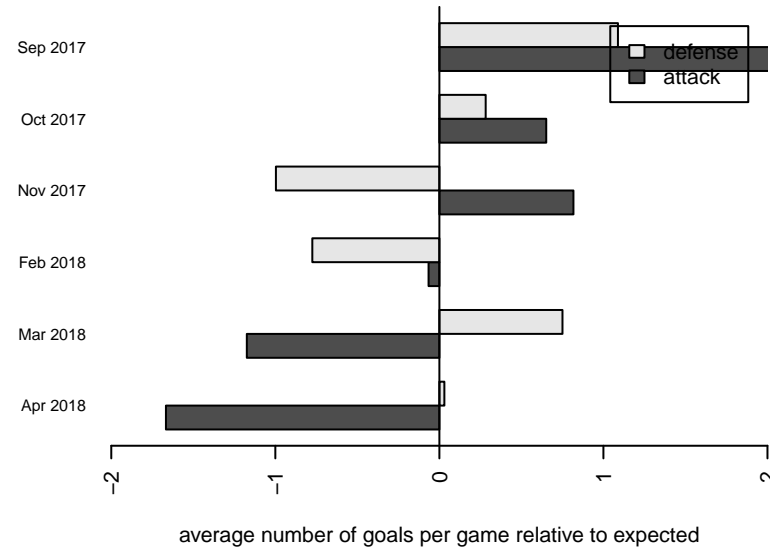

Performance relative to 13 month average