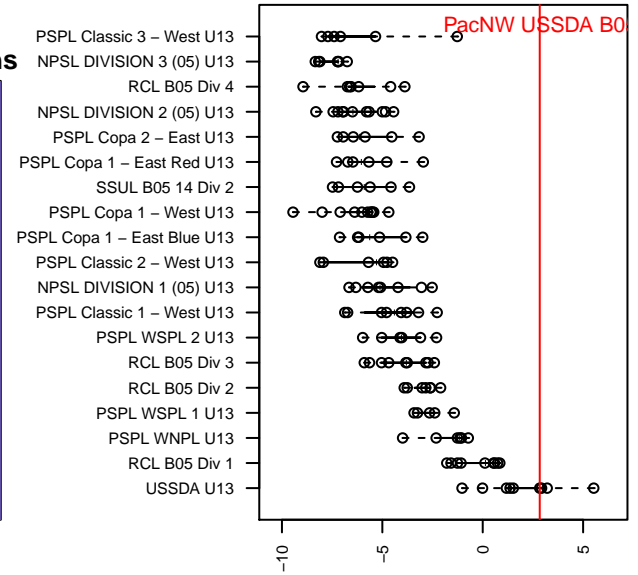

PacNW USSDA B05

Pacific Northwest SC
Tukwila, WA
B05 total strength=1574
attack=28.83 defense=7.39
fall league = USSDA U13

alt names used:
Pacific Northwest Soccer Club U-13

Venues played:
2017 USSDA U13

**attack and defense variance (black dot)
relative to other teams
and top 10 in region**

**attack and defense rating
relative to others at age
and all opponents in last 13 months**

Performance relative to 13 month average