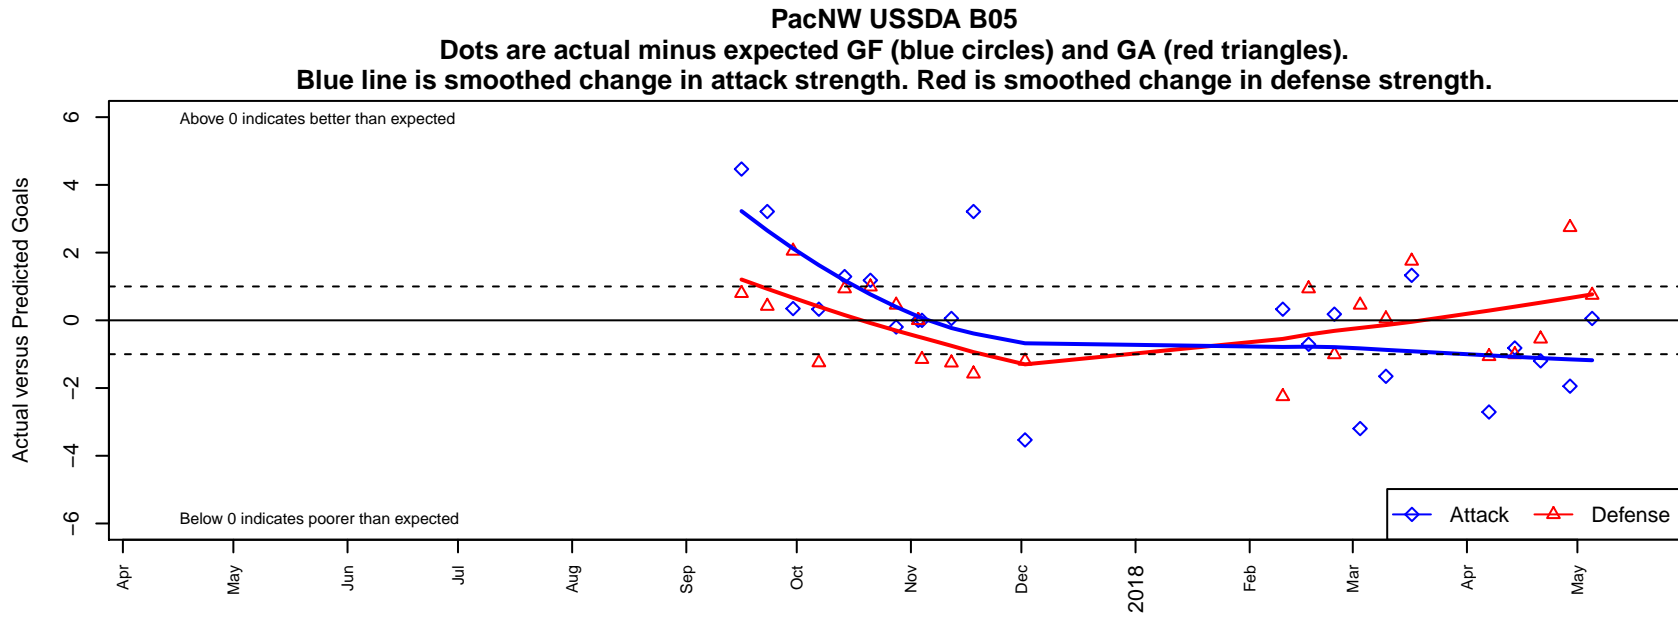

PacNW USSDA B05

Pacific Northwest SC
Tukwila, WA
B05 total strength=1574
attack=28.83 defense=7.39
fall league = USSDA U13

alt names used:
Pacific Northwest Soccer Club U-13

Venues played:
2017 USSDA U13

**attack and defense variance (black dot)
relative to other teams
and top 10 in region**

**attack and defense rating
relative to others at age
and all opponents in last 13 months**

Performance relative to 13 month average